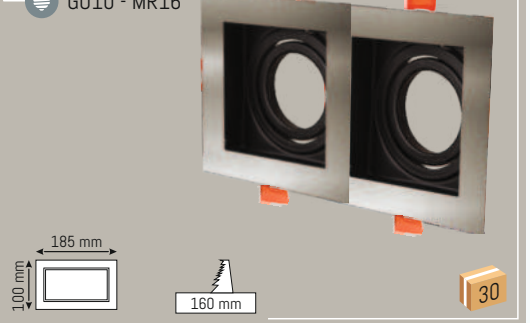

Tekli Hareketli Kare Spot - Betula

Saten Kasa

HS 1404

330 ₺

- IP IP 20
- GU10 - MR16