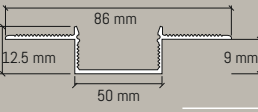

40

Alüminyum Profil

HS 9204

1.800 ₺

3 Metre

Kalınlık : 1 mm
33 mm