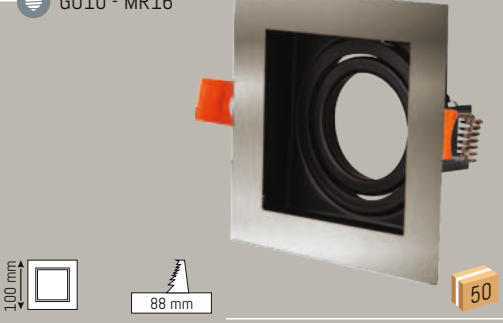

Tekli Hareketli Kare Spot - Herba

HS 1403

165 ₺

- IP IP 20
- GU10 - MR16