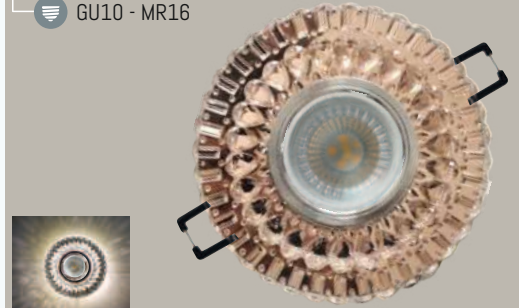

100

Cam Spot Kasa
Gülpeembe

LEDLİ

HS 1881

290 ₺

- 4000K
- Krom - Şeffaf
- IP 20
- GU10 - MR16