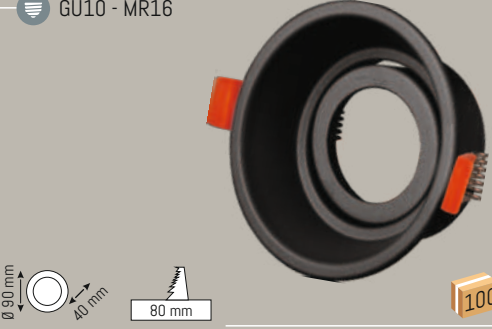

Sıva Altı Kasalar

Tekli Yuvarlak Dekoratif Kasa

HS 1406

85 ₺

- IP IP 20
- GU10 - MR16