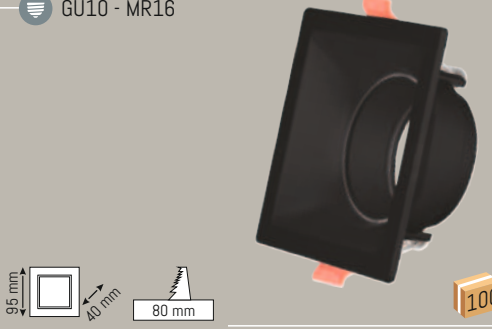

Tekli Kare Dekoratif Kasa

HS 1410

85 ₺

- IP IP 20
- GU10 - MR16